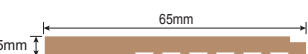

Sections for welding

WDK 312 2G

WDK 328 2G

WDK 324 2G

WDK 321 2G

WDK 325 2G

WDK 330 2G

WDK 218

Available in:
Teak/Seasoned/ Sun Bleached

Available in:
Teak/Seasoned/ Sun Bleached/
Weathered/Black

Available in:
Teak/Seasoned/ Sun Bleached/Maple/
Silver/Charcoal

More options:

Other colours and profiles on request and with a minimum quantity of 100 metres. Our dealers can help you design whatever you have in mind.