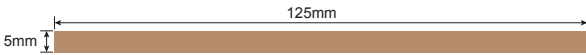

Sections for welding

WDK 312 2G

WDK 328 2G

WDK 324 2G

WDK 321 2G

WDK 325 2G

WDK 330 2G

WDK 218

Available in:
Teak/Seasoned/ Sun Bleached

Available in:
Teak/Seasoned/ Sun Bleached/
Weathered/Black

Available in:
Teak/Seasoned/ Sun Bleached/Maple/
Silver/Charcoal

More options:

Other colours and profiles on request and with a minimum quantity of 100 metres. Our dealers can help you design whatever you have in mind.