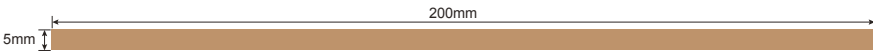

Sections for welding

WDK 312 2G

WDK 328 2G

WDK 324 2G

WDK 321 2G

WDK 325 2G

WDK 330 2G

WDK 218

Available in:
Teak/Seasoned/ Sun Bleached

Available in:
Teak/Seasoned/ Sun Bleached/
Weathered/Black

Available in:
Teak/Seasoned/ Sun Bleached/Maple/
Silver/Charcoal

More options:

Other colours and profiles on request and with a minimum quantity of 100 metres. Our dealers can help you design whatever you have in mind.